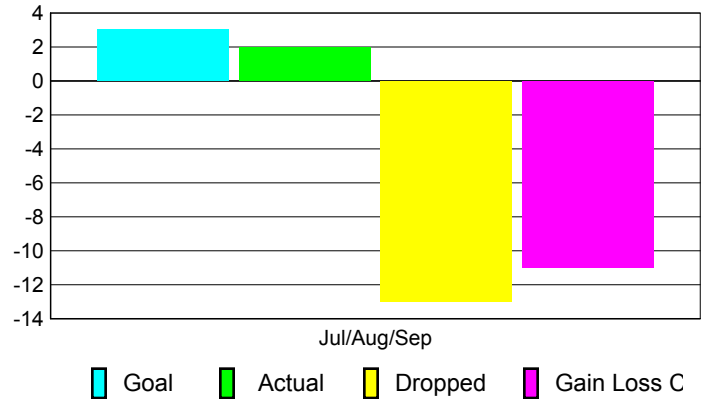

### YTD Status Quo Clubs 2010-2011

Status Quo Clubs Compared to Status Quo Members

## MEMBERSHIP

Membership Results  
2010-2011

Membership  
2009-2010

Month	Net Memb Goal	Actual New Memb	Actual Dropped Memb	Gain/Loss of Memb	Gain/Loss of Memb
Jul/Aug/Sep	3	2	-13	-11	0
<b>Totals</b>	<b>3</b>	<b>2</b>	<b>-13</b>	<b>-11</b>	<b>0</b>

### Membership Results 2010-2011

Goal, New, Dropped, Gain/Loss