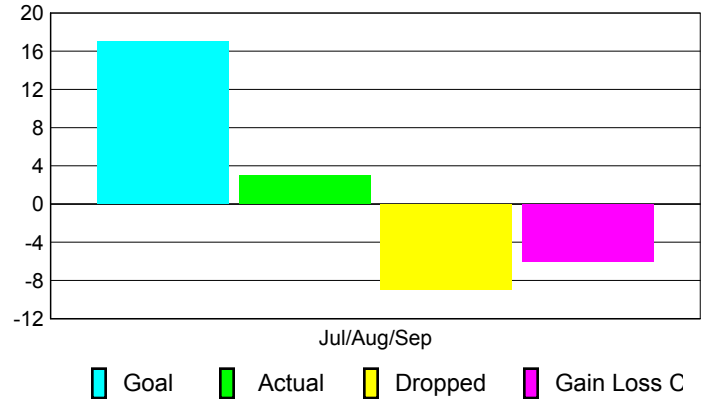

### YTD Status Quo Clubs 2010-2011

Status Quo Clubs Compared to Status Quo Members

## MEMBERSHIP

Membership Results  
2010-2011

Membership  
2009-2010

Month	Net Memb Goal	Actual New Memb	Actual Dropped Memb	Gain/Loss of Memb	Gain/Loss of Memb
Jul/Aug/Sep	17	3	-9	-6	24
<b>Totals</b>	<b>17</b>	<b>3</b>	<b>-9</b>	<b>-6</b>	<b>24</b>

### Membership Results 2010-2011

Goal, New, Dropped, Gain/Loss

### Comparison of Membership Gain/Loss

Current Year Compared to the Previous Year